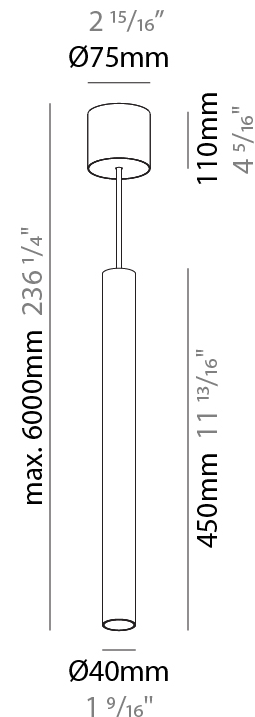

GENERAL

Series: Hangover
Subseries: Hangover Monopoint Surface Canopy
Brand: Prolicht
Division: Architectural
Mounting Type: Suspension
Mounting Location: Ceiling
Subcategory: Pendant

PHYSICAL

Shape: Cylinder
Diameter (mm): 40
Diameter (in): 1 9/16
Height (mm): 450
Height (in): 17 13/16
Max. Overall Height (mm): 2450
Max. Overall Height (in): 96 7/16
Light Distribution: Downlight
Diffuser: Shine Ring 0-6
Fixture Finish: SSR / BKV / CWI / CRY / HAB / UFT / ITA / RUA / FTG / MYG / LOD / PUS / FRO / FUP / KIA / POP / BLS / SPG / MEY / GOH / GUM / CHC / COM / ABZ / JAG / OBR / MOS / ROR
Fixture Material: Aluminum
Cable Details: 2000mm / 6000mm Cable in White / Black / Orange / Red

ELECTRICAL

Lamp Type: LED (Zhaga Standard)
Input Wattage (W): 10.9
Total Output Wattage (W): 9
Dimming: Non-Dimmable
Driver Included: Yes
Driver Location: Integrated
Driver Type: Constant Current
Driver Class: Class 2
Housing: ENCP3
Input Voltage (V): 120
Constant Current (mA): 500
Upon Request: Remote: 0-10Vdc dimming / Phase dimming 120Vac

LED

Number of LEDs: 1
Color Temperature (°K): 2700 / 3000 / 4000
Max. Delivered Lumen (lm): 842
CRI: >90 CRI
Efficiency (%): 86
Lamp Life (hrs): 50000
Upon Request: ***3500K available in minimum quantities (larger quantities upon request)

OPTICAL

Reflector: 40 / 50

RATINGS AND CERTIFICATIONS

Certified By: Certified for North American Standards
IP rating: IP20